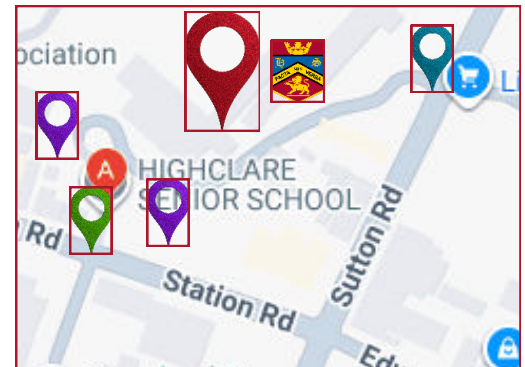

Highclare School Senior School Open Day

Friday 22 May 1.30-3.00pm

Getting to Highclare Senior School:

Highclare has a one way system through the property grounds. The entrance gate is on Station Road  (B23 6UB), the exit gate is on Sutton Road. 

If you arrive on Sutton Road and can see Highclare School on your right then please continue straight at the traffic lights (no right turn) make a U Turn at the appropriate junction and then turn left onto Station Road. Highclare gated entrance is then on your right. Please press the call button and reception will let you in. There is visitor parking  on the left and right as you pull into the gates. Please then follow the path and the signs to reception 